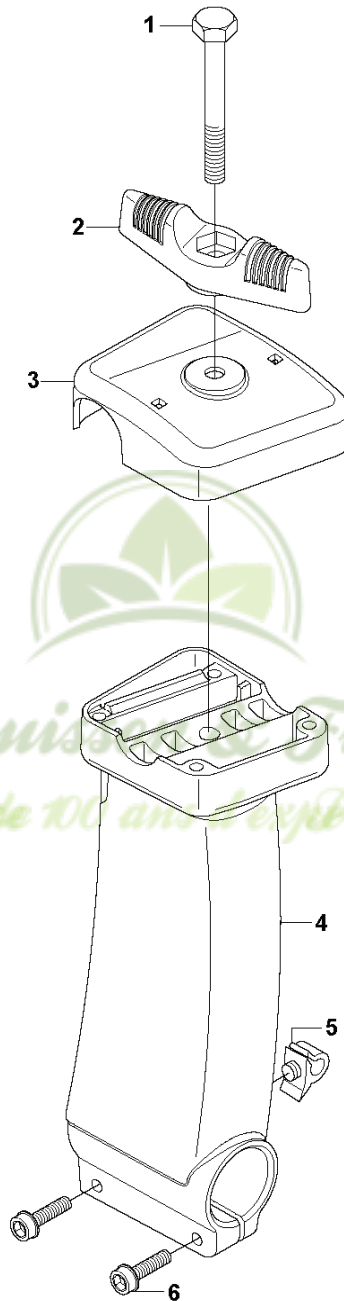

D1 333R
TOWER

BRUSHCUTTERS/CLEARING SAWS

PXM_REF	PXM_PARTNO	DESCRIPTION	PXM_REMARK	QTY.
1	725238285	VIS EHHM		1
2	503879001	BOUTON		1
3	537376301	CARTER		1
4	537402603	SUPPORT		1
5	502286101	COLLIER DE SERRAGE		1
6	725533165	VIS IHSCM		2