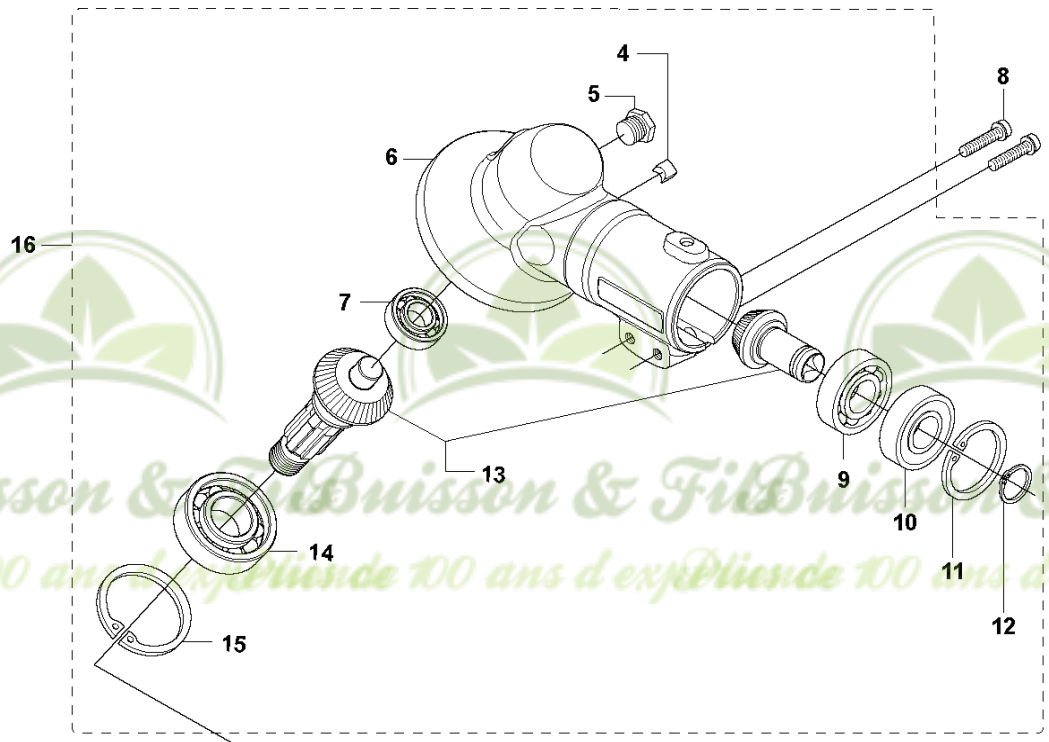

BRUSHCUTTERS/CLEARING SAWS

PXM_REF	PXM_PARTNO	DESCRIPTION	PXM_REMARK	QTY.
1	725238285	VIS EHHM		1
2	503879001	BOUTON		1
3	537376301	CARTER		1
4	537402603	SUPPORT		1
5	502286101	COLLIER DE SERRAGE		1
6	725533165	VIS IHSCM		2

Buisson & FilBuisson & FilBuisson & Fils
Plus de 100 ans d'expétiende 100 ans d'expétiende 100 ans d'experience

Buisson & FilBuisson & FilBuisson & Fils
Plus de 100 ans d'expétiende 100 ans d'expétiende 100 ans d'experience

Buisson & FilBuisson & FilBuisson & Fils
Plus de 100 ans d'expétiende 100 ans d'expétiende 100 ans d'experience

A 333R, 333RJ
335FR, 335LS, 335Lx, 335RJx, 335Rx.
BEVEL GEAR