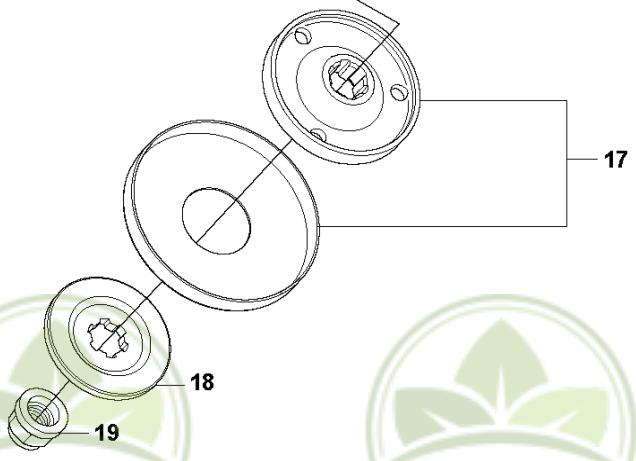

BRUSHCUTTERS/CLEARING SAWS

PXM_REF	PXM_PARTNO	DESCRIPTION	PXM_REMARK	QTY.
1	725238285	VIS EHHM		1
2	503879001	BOUTON		1
3	537376301	CARTER		1
4	537402603	SUPPORT		1
5	502286101	COLLIER DE SERRAGE		1
6	725533165	VIS IHSCM		2

Buisson & FilBuisson & FilBuisson & Fils
Plus de 100 ans d'expétiende 100 ans d'expétiende 100 ans d'experience

Buisson & FilBuisson & FilBuisson & Fils
Plus de 100 ans d'expétiende 100 ans d'expétiende 100 ans d'experience

Buisson & FilBuisson & FilBuisson & Fils
Plus de 100 ans d'expétiende 100 ans d'expétiende 100 ans d'experience

A 333R, 333RJ
335FR, 335LS, 335Lx, 335RJx, 335Rx.
BEVEL GEAR