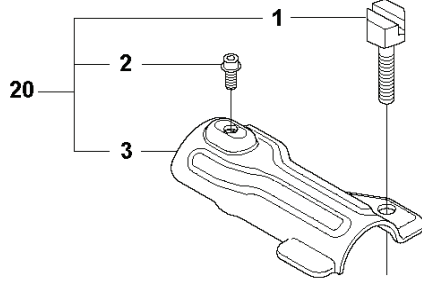

BRUSHCUTTERS/CLEARING SAWS

PXM_REF	PXM_PARTNO	DESCRIPTION	PXM_REMARK	QTY.
1	725238285	VIS EHHM		1
2	503879001	BOUTON		1
3	537376301	CARTER		1
4	537402603	SUPPORT		1
5	502286101	COLLIER DE SERRAGE		1
6	725533165	VIS IHSCM		2

Buisson & FilBuisson & FilBuisson & Fils
Plus de 100 ans d'expétiende 100 ans d'expétiende 100 ans d'experience

Buisson & FilBuisson & FilBuisson & Fils
Plus de 100 ans d'expétiende 100 ans d'expétiende 100 ans d'experience

Buisson & FilBuisson & FilBuisson & Fils
Plus de 100 ans d'expétiende 100 ans d'expétiende 100 ans d'experience

A 333R, 333RJ
335FR, 335LS, 335Lx, 335RJx, 335Rx.
BEVEL GEAR